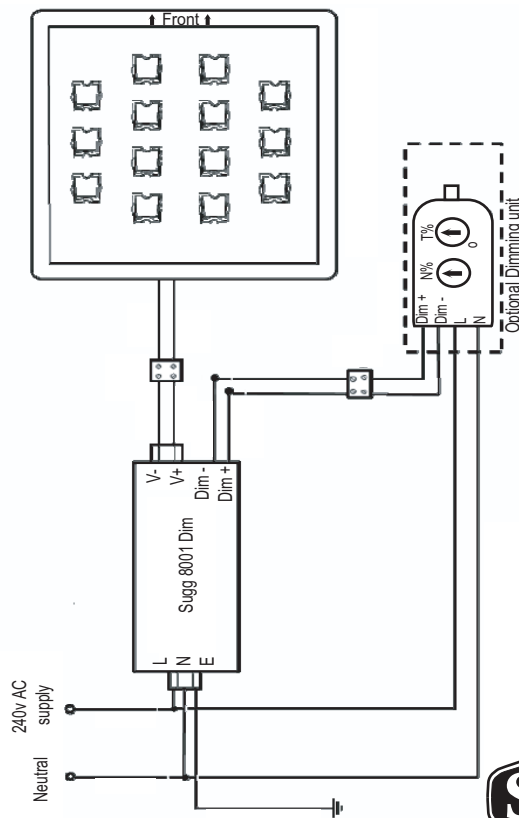

Sugg lighting 30w LED dimming kit consists of a 30w 14 x LED module fitted with individual lenses, supplied with a constant current driver- (Sugg8001-40 dimmable) driver.

distribution pattern, creating a variety combined distributions providing solutions to suit a wide range of applications.

The non dimming unit is supplied with a constant current driver- (Sugg8001-40 standard) driver, and no dimming unit is required.