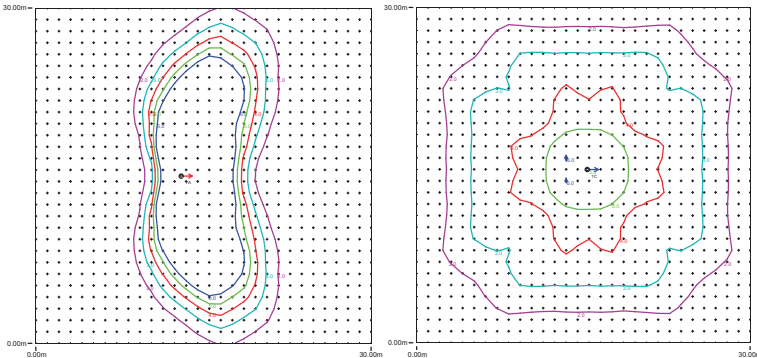

SUGG LED PANEL 30W

SUGG LED PANEL 30W

The 30w panel is a single branch of 14 x LED's mounted into a panel, this will fit in a range of Luminaires offering a performance solution to both new & existing schemes, providing the benefits below:

- Fewer luminaires
- Lower energy costs
- Carbon reduction
- Warm colour temperatures
- Improved RA rendering
- Low ongoing maintenance

These distributions are both produced at a 5m mounting heights on a 1m grid of 30m x 30m. The left is a road lighting distribution and the right an area distribution.